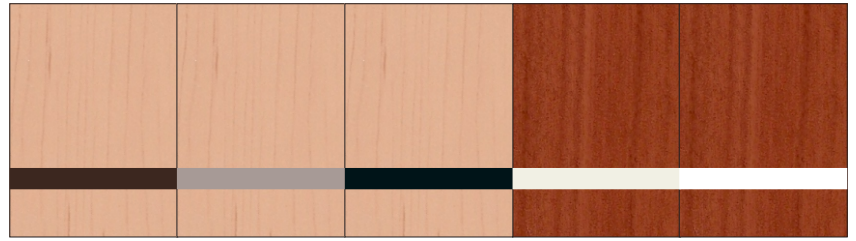

Contemporary
Wood
 Collection™

Rowmark puts a new twist on the look and feel of traditional woodgrains, with a contemporary look unlike any engravable laminates you've seen. We've truly brought the outdoors inside with newly-designed laserable and rotary-engravable finishes that rival their natural counterparts. UV stable and outdoor weatherable... just the way Mother Nature intended.

LM922-188
 Cashew/
 Dark Brown

LM922-138
 Cashew/
 Taupe

LM922-134
 Cashew/
 Black

LM922-122
 Toffee/
 Ash

LM922-112
 Toffee/
 White

LM922-022

LM922-222

LM922-082*