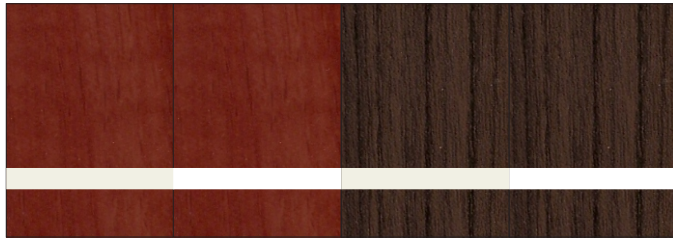

Contemporary
Wood
 Collection™

Rowmark puts a new twist on the look and feel of traditional woodgrains, with a contemporary look unlike any engravable laminates you've seen. We've truly brought the outdoors inside with newly-designed laserable and rotary-engravable finishes that rival their natural counterparts. UV stable and outdoor weatherable... just the way Mother Nature intended.

LM922-188
 Cashew/
 Dark Brown

LM922-138
 Cashew/
 Taupe

LM922-134
 Cashew/
 Black

LM922-122
 Toffee/
 Ash

LM922-112
 Toffee/
 White

LM922-022

LM922-222

LM922-082*

LM922-012*

Cinnamon Stick/
 Ash

Cinnamon Stick/
 White

Kona/
 Ash

Kona/
 White

Specifications

Material

- » Microsurfaced impact acrylic